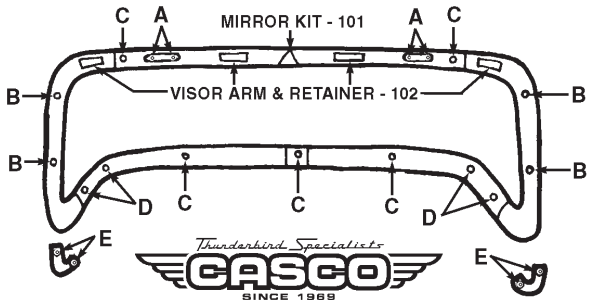

103 - Inside Windshield Garnish Mouldings

KEY

	<u>L</u>
A	1/2
B	7/8
C	1
D	2
E	5/8

Thunderbird Specialists
CASCO
 SINCE 1989