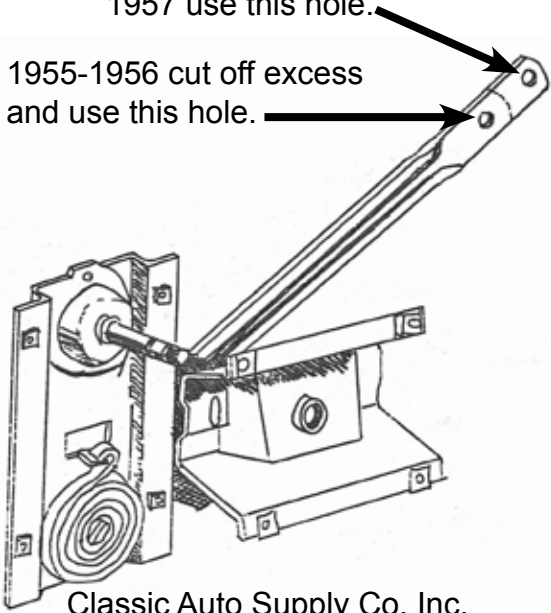

Regulator Window - Manual

1957 use this hole.

1955-1956 cut off excess
and use this hole.

Classic Auto Supply Co. Inc.
740-622-8561