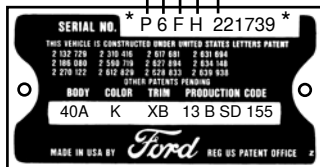

Data Plate Decoder

Assembly plant _____ Body style _____
 Model year _____ Consecutive unit# _____
 Engine code 1 _____

Body type ² _____
 Body color ³ _____
 Trim code _____
 Dealer code ⁵ _____
 Month _____
 Day of month _____
 Scheduled item No. ⁴ _____

- 1 Either 215 HP with overdrive or 225 HP with Fordomatic
 2 All 55 & 56 were code 40A All 57 were code 40
 3 Body & Hardtop color. A second letter indicates a different color for the hard top
 4 155th vehical (not only Thunderbird) scheduled to be made on Feb 13 1956
 5 SD signifies a Boston MA dealer ordered this vehicle